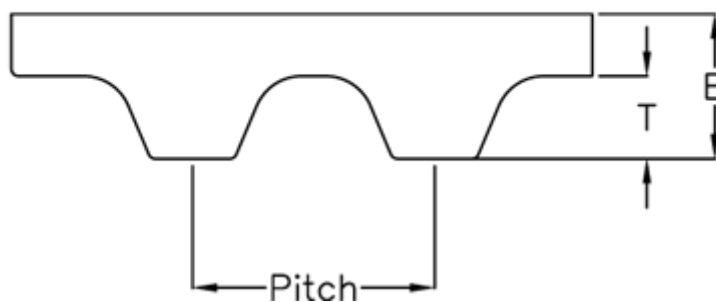

Article number: 602776210605

Description: Gates Timing Belt Synchropower PU 12 T2.5 600

Measures

Height B mm	= 1.3
Height T mm	= 0.7
Length	= 600
Number of teeth	= 240
Pitch	= 2.5
Type	= PU 12 T2,5 600
Width	= 12